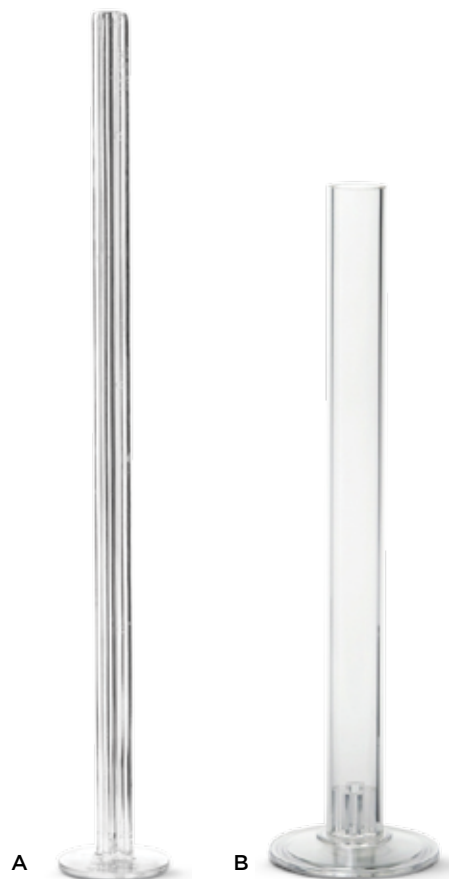

\$42.94 ctn. of 12 (\$3.58 ea.)

WD 1310S 14"

\$53.68 ctn. of 12 (\$4.47 ea.)

WD 1311S 21"

\$73.69 ctn. of 12 (\$6.14 ea.)

WD 1312 31"

C. LOMEY® DESIGN SYSTEMS

Available in 4 sizes. Flat dishes with a 1" lip. Dishes dress up a column or pedestal display. Can serve as a base for any floral design.