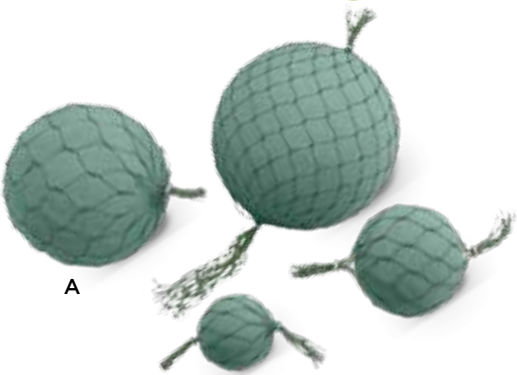

\$55.72 ctn. of 36 (\$1.55 ea.)

WD 1331SO

F. LOMEY® ADHESIVE

Dries clear and is completely waterproof. 3.2-oz. tube.

\$52.24 ctn. of 12 (\$4.35 ea.)

WD 1500

G. LOMEY® PEDESTAL FOAM

Caged pieces of OASIS® Floral Foam with a solid flat base for adding a fresh floral accent to your column or pedestal displays. Can also be used in baskets and other smaller containers.

\$192.98 ctn. of 144 (\$1.34 ea.)

WD 1351S 2¹/₄"

\$106.25 ctn. of 72 (\$1.48 ea.)

WD 1361S 3"

FLORAL FOAM

A. DELUXE OASIS® FLORAL FOAM MAXLIFE NETTED SPHERES
 Made of Deluxe OASIS® Floral Foam Maxlife in 4 sizes. Pre-cut spheres securely hold the thickest of stems. Wrapped in sturdy, green flexible netting to ensure the integrity of the arrangement. Built-in hanger makes pomanders and kissing balls easy to create.
 \$101.40 ctn. of 60 (\$1.69 ea.)
WD 7703NS 3"
 \$53.80 ctn. of 20 (\$2.69 ea.)
WD 7704NS 4 1/2"
 \$113.80 ctn. of 20 (\$5.69 ea.)
WD 7706NS 6"
 \$103.41 ctn. of 9 (\$11.49 ea.)
WD 7708NS 8"