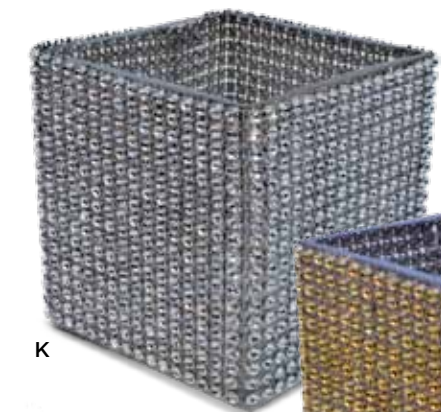

K

L

M

CREATE YOUR OWN

CREATE ATTRACTIVE HIGH-STYLE ARRANGEMENTS AND ELEVATED FLORAL DISPLAYS

A. LOMEY® PEDESTALS

Basic container design made of heavy-duty clear polystyrene. Provides a generous water reservoir. 9"D x 2³/₈"H.