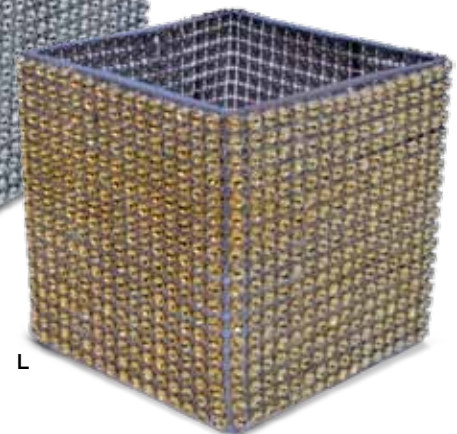

K

L

M

CREATE YOUR OWN

CREATE ATTRACTIVE HIGH-STYLE ARRANGEMENTS AND ELEVATED FLORAL DISPLAYS

A. LOMEY® PEDESTALS

Basic container design made of heavy-duty clear polystyrene. Provides a generous water reservoir. 9"D x 2³/₈"H.