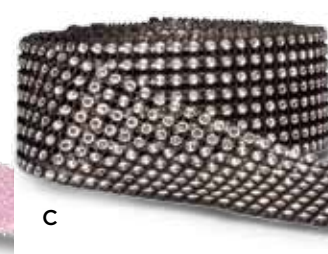

C

D

F. 8" BUBBLE BOWL EMBRACER

Available in 4 colors.
$9.75 ea.

WD EM1609 Red
WD EM1607 Silver
WD EM1608 Gold
WD EM1610 Black

G. 3" X 3" EMBRACER

Available in 4 colors.
$2.75 ea.

WD EM1310 Black
WD EM1307 Silver
WD EM1308 Gold
WD EM1309 Red

H. 3" X 6" EMBRACER

Available in 4 colors.
$5.25 ea.

WD EM2509 Red
WD EM2507 Silver
WD EM2508 Gold
WD EM2510 Black

J. MINI VOTIVE ELASTIC SLIPPER EMBRACER

Available in 4 colors.
2 per pack.
$2.60 ctn. of 2 ($1.30 ea.)

WD EM1107 Silver
WD EM1108 Gold
WD EM1109 Red
WD EM1110 Black

K. 6" CUBE EMBRACER

Available in 4 colors.
$8.25 ea.

WD EM1707 Silver
WD EM1708 Gold
WD EM1709 Red
WD EM1710 Black

L. ELASTIC VERSATILITY EMBRACER

Available in 4 colors. Fits 4" and 5" cubes or 5" and 6" bubble bowls.
$3.00 ea.

WD EM1208 Gold
WD EM1207 Silver
WD EM1209 Red
WD EM1210 Black

M. 3" X 8" EMBRACER

Available in 4 colors.
$5.50 ea.

WD EM1507 Silver
WD EM1508 Gold
WD EM1509 Red
WD EM1510 Black