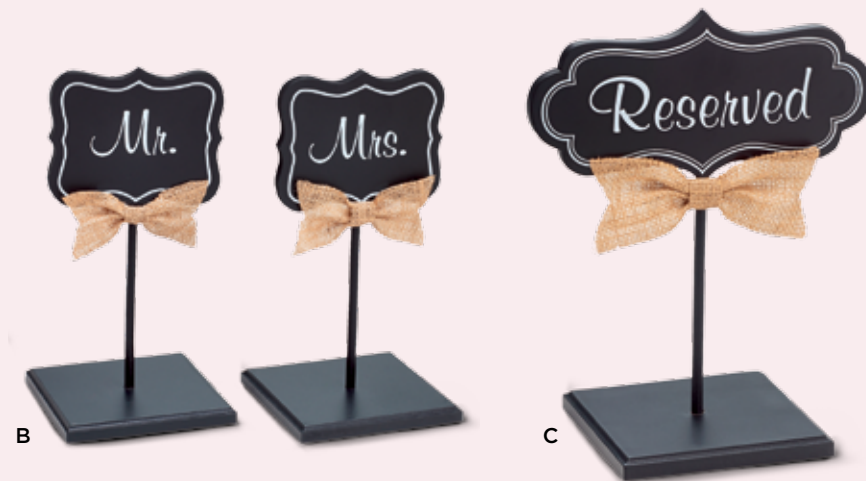

B

C

- **A. MR. AND MRS. SIGNS**
  3 each of 2 designs. Hand-painted wood.
  11"W x 9"H.
  $35.67 ctn. of 6 ($5.94 ea.)
  WD 9724764
- **B. MR. AND MRS. WEDDING TABLE SIGNS**
  3 each of 2 designs. Hand-painted wood with burlap bow.
  5"W x 5"D x 4"H.
  $39.58 ctn. of 6 ($6.60 ea.)
  WD 9724768
- **C. RESERVED TABLE SIGN**
  Hand-painted wood with burlap bow.
  8"W x 5"D x 4"H. 10"OH.
  $39.58 ctn. of 6 ($6.60 ea.)
  WD 9724887

- **D. BLACK AND WHITE WEDDING SIGN ASSORTMENT**
  1 each of 4 styles.
  Hand-painted wood with burlap bow.
  5"D x 5½"W x 4"H. 10"OH.
  5"D x 8"W x 4"H.
  $26.39 ctn. of 4 ($6.60 ea.)
  WD 9724770
- **E. BLACK AND WHITE TABLE SIGN**
  Hand-painted wood with burlap bow.
  5"D x 8"W x 4"H x 10"OH.
  $39.58 ctn. of 6 ($6.60 ea.)
  WD 9724973

- **F. OUR SPECIAL DAY HANGING PHOTO FRAME**
  Hand-painted wood with burlap bow.
  Holds a 8" x 10" photo.
  20"W x 25"H.
  $48.81 ctn. of 2 ($24.40 ea.)
  WD 9724766
- **G. 16-OZ. MR. AND MRS. MASON JARS**
  6 each of 2 designs.
  2¼" dia. opening x 5½"H.
  $29.17 ctn. of 12 ($2.43 ea.)
  WD 9724808