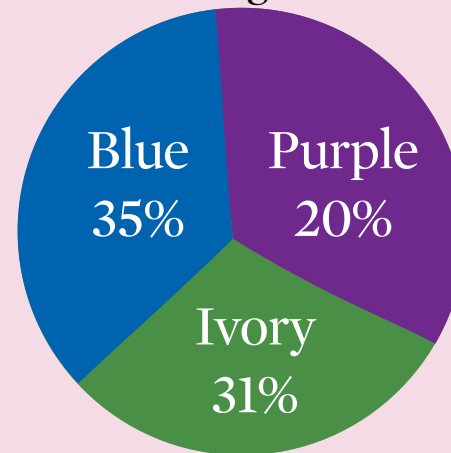

#1 way brides personalize a wedding is using a favorite color

American Wedding Study 2012

here comes the bride

Top 10 Wedding Flower Varieties

1. Rose
2. Tulip
3. Calla Lily
4. Lily of the Valley
5. Hydrangea
6. Peony
7. Ranunculus
8. Stephanotis
9. Sweet Pea
10. Gardenia

theknot.com

Most Popular Wedding Colors

Real Weddings Survey 2013

Average Wedding Flower Spend =
\$2,069

Real Weddings Survey 2013

wedding costs

\$29,894
 the average wedding cost in 2013
 the highest amount since 2008