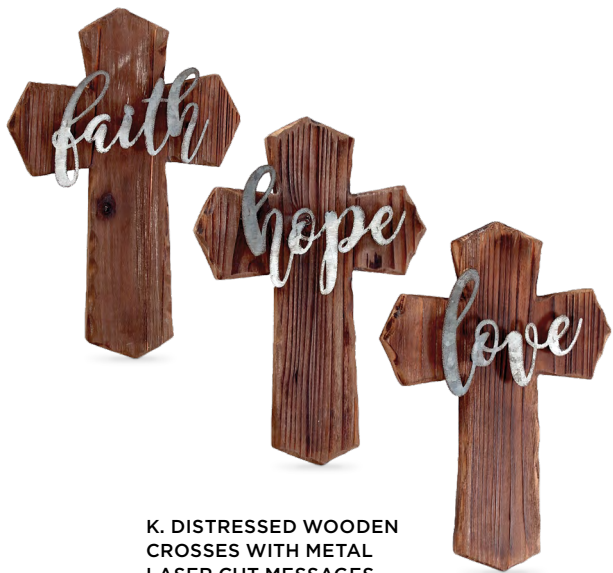

H. 12" ALWAYS IN MY HEART GARDEN CHIME
\$39.33 ctn. of 2 (\$19.67 ea.)
AN 10250

AN ER1307

AN ER1207

AN ER1107

AN ER1007

J. ETERNAL ROSARIES
Available in 4 styles.
\$16.99 ea.

**K. DISTRESSED WOODEN
CROSSES WITH METAL
LASER CUT MESSAGES**
2 each of 3 styles.
14"H x 9¼"W x 1"D.
\$60.80 ctn. of 6 (\$10.13 ea.)
AN 9732570

**L. FRAMED
TWIG CROSSES
WITH FLOWERS**
1 each of 3 colors.
25"H x 20"W.
\$46.88 ctn. of 3 (\$15.63 ea.)
AN 9729780

**M. RUSTIC WOODEN
DECORATIVE CROSS**
Brown gift box included.
13¾"H x 5¾"W x 2½"D.
\$39.04 ctn. of 2 (\$19.52 ea.)
AN 9718721