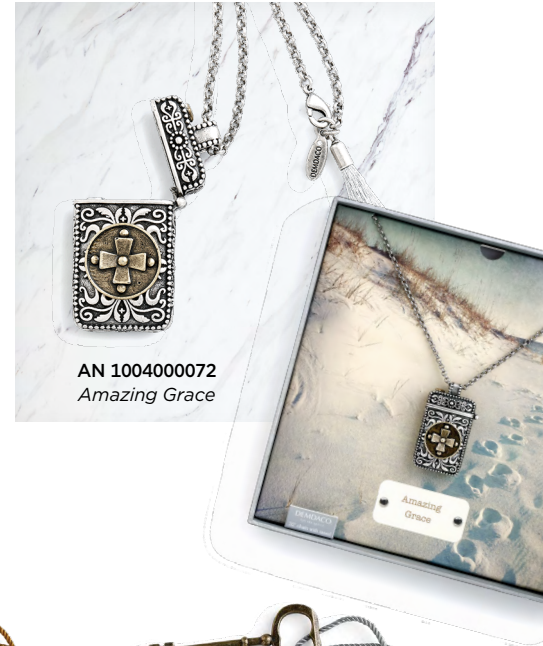

AN 1004000072
Amazing Grace