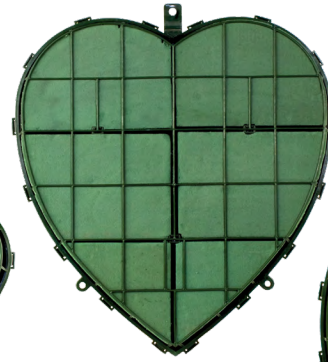

H-L. AQUAFORM™ SHAPES

Multiple sizes available.

H. OPEN HEART

Available in 3 sizes.

$20.24 ctn. of 2 ($10.12 ea.)

KM 690-02-07 12"

$32.33 ctn. of 2 ($16.17 ea.)

KM 692-02-07 18"

$41.06 ctn. of 2 ($20.53 ea.)

KM 694-02-07 24"

J. SOLID HEART

Available in 3 sizes.

$21.08 ctn. of 2 ($10.54 ea.)

AN 697-02-07 12"

$31.85 ctn. of 2 ($15.93 ea.)

AN 698-02-07 18"

$43.22 ctn. of 2 ($21.61 ea.)

AN 699-02-07 24"

K. WREATH

Available in 3 sizes.

$34.23 ctn. of 2 ($17.11 ea.)

KM 680-02-07 18"

$39.49 ctn. of 2 ($19.74 ea.)

KM 681-02-07 22"

$50.53 ctn. of 2 ($25.27 ea.)

KM 682-02-07 24"

L. CROSS

Available in 4 sizes.

$20.24 ctn. of 2 ($10.12 ea.)

KM 685-02-07 20"

$26.32 ctn. of 2 ($13.16 ea.)

KM 686-02-07 24"

$32.64 ctn. of 2 ($16.32 ea.)

KM 687-02-07 30"

$46.34 ctn. of 2 ($23.17 ea.)

KM 688-02-07 36"