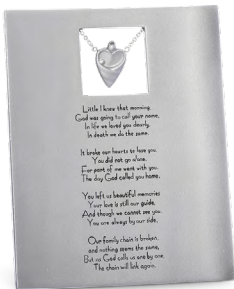

C. 7 3/4" MEMORY PLAQUE WITH VERSE
Resin and stone mix.
$28.00 ctn. of 2 ($14.00 ea.)
AN 40483