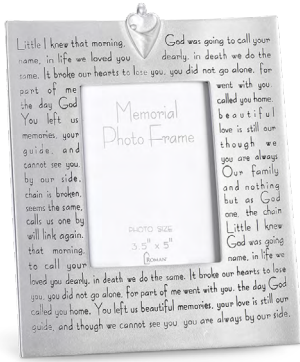

KEEPSAKES

A. 9 1/4" MEMORIAL FRAME
Resin and stone mix.
Holds a 3 1/2" x 5" photo.
$34.67 ctn. of 2 ($17.34 ea.)
AN 40482