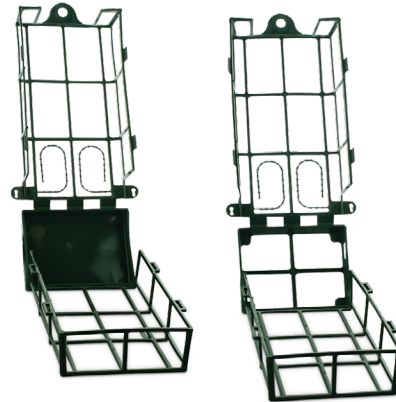

L. PLASTIC WHITE RECTANGULAR BASKET
21"H x 19½"W. 6¾"H x 11"W x 6½"D base.
Holds two bricks of supersize Aquafoam®.
$57.03 ctn. of 12 ($4.75 ea.)
AN 91-12-22

Q. AQUAFOAM® SNAP CAGES
4½"H x 9¼"W x 3½"D.
$46.99 ctn. of 24 ($1.96 ea.)
AN 615-24-07 Closed Base
$45.62 ctn. of 24 ($1.90 ea.)
AN 616-24-07 Open Base