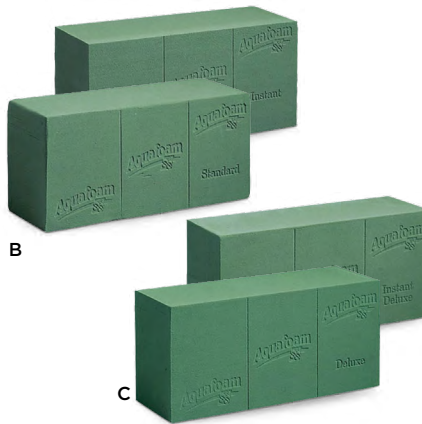

SHOP SUPPLIES

A. OASIS® RING HOLDERS

Available in 3 sizes. Ready-to-use ring of Standard OASIS® Floral Foam Maxlife securely glued to a sturdy plastic base. Perfect for centerpieces, smaller tribute pieces and holiday and advent wreaths. Plastic base with hole for hanging.

$87.37 ctn. of 24 (3.64 ea.)

AN 1041S 6"

$46.27 ctn. of 10 ($4.63 ea.)

AN 1042 8½"

$64.37 ctn. of 10 ($6.44 ea.)

AN 1043S 12"

E. OASIS® DESIGN RINGS

Available in 3 sizes. Standard OASIS® Floral Foam Maxlife glued to a solid plastic tray. Stable base provides the opportunity to surround anything in flowers. Deep water reservoir for longer lasting flowers.

$79.27 ctn. of 10 ($7.93 ea.)

AN 1045SO 10½"

$100.22 ctn. of 10 ($10.02 ea.)

AN 1048 13"

$68.79 ctn. of 6 ($11.47 ea.)

AN 1049 14½"

H. 21" WREATH BASE

Standard OASIS® Floral Maxlife secured with clips to stable plastic base. Display upright, hanging or flat for tribute wreaths, stage work, party work, holiday décor and more.

2¾"H x 3"W x 21"D.

$82.36 ctn. of 4 ($20.59 ea.)

AN 1035SO

B

C

B. AQUAFOAM® STANDARD BRICKS™

$24.12 ctn. of 36 ($0.67 ea.)

AN 6001-36-07 Standard

AN 6002-36-07 Instant

C. AQUAFOAM® DELUXE BRICKS™

$25.99 ctn. of 36 ($0.72 ea.)

AN 6003-36-07 Deluxe

AN 6004-36-07 Instant Deluxe

F. OASIS FLORAL FOAM RISERS

Available in 2 shapes. Made with Standard OASIS® Floral Foam Maxlife. STYROFOAM® securely glued on top to showcase a treasured piece. Great for events, sympathy tributes and holidays. Keep photo frames, punch bowls, candles, urns or other family heirlooms dry and surrounded in flowers.

$33.79 ctn. of 6 ($5.63 ea.)

AN 11-1870SO Square

$44.92 ctn. of 6 ($7.49 ea.)

AN 11-1871SO Round

D. OASIS® FLORAL FRAMES

Available in 2 styles.

$54.89 ctn. of 2 ($27.45 ea.)

AN 1070 Mom

AN 1071SO Dad

G. OASIS® SPRAY BAR