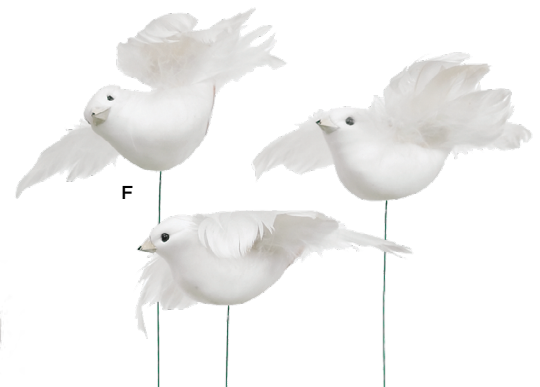

D. CLEAR ROUND AQUATUBES
 Available in 2 sizes. Round bottom.
 \$64.00 ctn. of 1000 (\$0.06 ea.)
 AN 54-97-00 3" H
 \$45.16 ctn. of 1000 (\$0.05 ea.)
 AN 53-77-00 4" H

E. FELT WHITE DOVE BIRD PICS
 16 each of 3 styles.
 1¼"H x 3¾"W. 10¼"OH.
 \$42.60 ctn. of 48 (\$0.89 ea.)
 AN 8-881-1DV