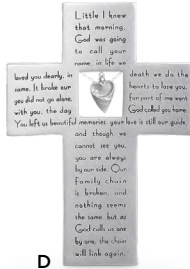

B. 8 1/2" MEMORIAL FOREVER BOX WITH ANGELS
\$71.33 ctn. of 2 (\$35.67 ea.)
AN 48476

F. 28 1/2" UNTIL GOD OPENS DOOR PLAQUE
\$74.67 ctn. of 2 (\$37.34 ea.)
AN 12237

C. 7 3/4" MEMORY PLAQUE WITH VERSE
Resin and stone mix.
\$28.00 ctn. of 2 (\$14.00 ea.)
AN 40483