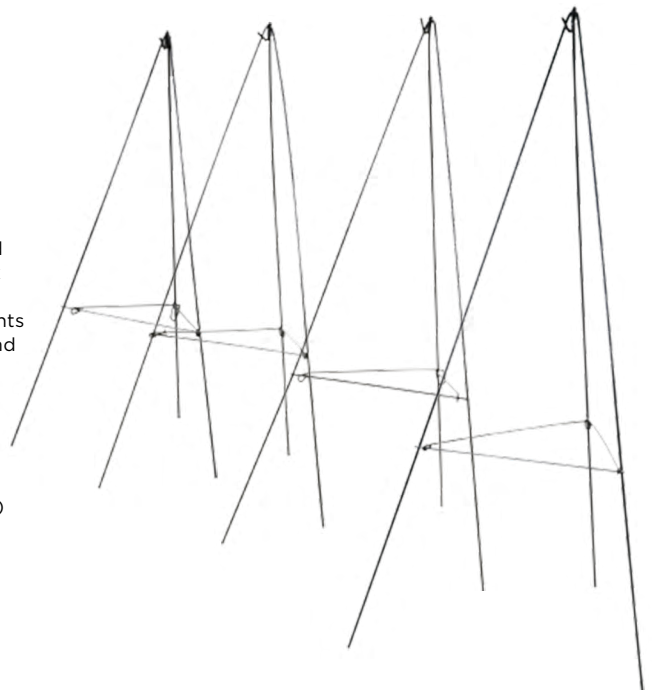

SHOP SUPPLIES

A. OASIS® RING HOLDERS

Available in 3 sizes. Ready-to-use ring of Standard OASIS® Floral Foam Maxlife securely glued to a sturdy plastic base. Perfect for centerpieces, smaller tribute pieces and holiday and advent wreaths. Plastic base with hole for hanging.

$87.37 ctn. of 24 (3.64 ea.)

AN 1041S 6"

$46.27 ctn. of 10 ($4.63 ea.)

AN 1042 8½"

$64.37 ctn. of 10 ($6.44 ea.)

AN 1043S 12"

E. OASIS® DESIGN RINGS

Available in 3 sizes. Standard OASIS® Floral Foam Maxlife glued to a solid plastic tray. Stable base provides the opportunity to surround anything in flowers. Deep water reservoir for longer lasting flowers.

$79.27 ctn. of 10 ($7.93 ea.)

AN 1045SO 10½"

$100.22 ctn. of 10 ($10.02 ea.)

AN 1048 13"

$68.79 ctn. of 6 ($11.47 ea.)

AN 1049 14½"

H. 21" WREATH BASE

Standard OASIS® Floral Maxlife secured with clips to stable plastic base. Display upright, hanging or flat for tribute wreaths, stage work, party work, holiday décor and more.

2¾"H x 3"W x 21"D.

$82.36 ctn. of 4 ($20.59 ea.)

AN 1035SO

B

C

B. AQUAFOAM® STANDARD BRICKS™

$24.12 ctn. of 36 ($0.67 ea.)

AN 6001-36-07 Standard

AN 6002-36-07 Instant

C. AQUAFOAM® DELUXE BRICKS™

$25.99 ctn. of 36 ($0.72 ea.)

AN 6003-36-07 Deluxe

AN 6004-36-07 Instant Deluxe

F. OASIS FLORAL FOAM RISERS

Available in 2 shapes. Made with Standard OASIS® Floral Foam Maxlife. STYROFOAM® securely glued on top to showcase a treasured piece. Great for events, sympathy tributes and holidays. Keep photo frames, punch bowls, candles, urns or other family heirlooms dry and surrounded in flowers.

$33.79 ctn. of 6 ($5.63 ea.)

AN 11-1870SO Square

$44.92 ctn. of 6 ($7.49 ea.)

AN 11-1871SO Round

D. OASIS® FLORAL FRAMES

Available in 2 styles.

$54.89 ctn. of 2 ($27.45 ea.)

AN 1070 Mom

AN 1071SO Dad

G. OASIS® SPRAY BAR