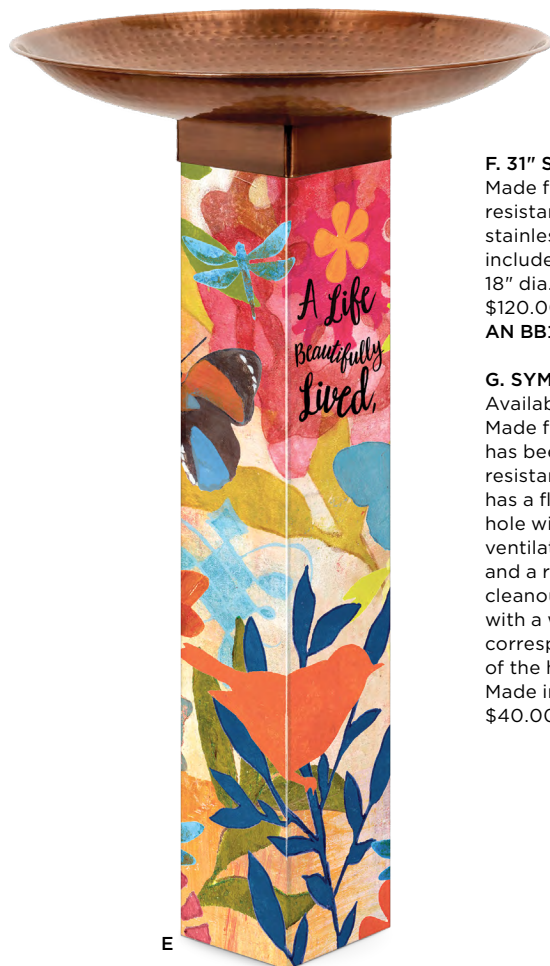

E

F. 31" SENTIMENTAL JOURNEY BIRD BATH

Made from sturdy PVC that has been wrapped in fade-resistant vinyl. A beautiful hand hammered copper-plated stainless steel bowl sits on top of the pole. All hardware is included—no digging required.

18" dia. x 31"H.
$120.00 ea.
AN BB1008

G. SYMPATHY BIRDHOUSES

Available in 2 styles. Made from sturdy PVC that has been wrapped in fade-resistant vinyl. Each birdhouse has a fledgling ladder, entrance hole with a protective metal ring, ventilation and drainage holes, and a removable rooftop for easy cleanout. Bluebird houses come with a wall bracket attachment and corresponding hook on the back of the house to slide it in to place. Made in the USA.
$40.00 ea.