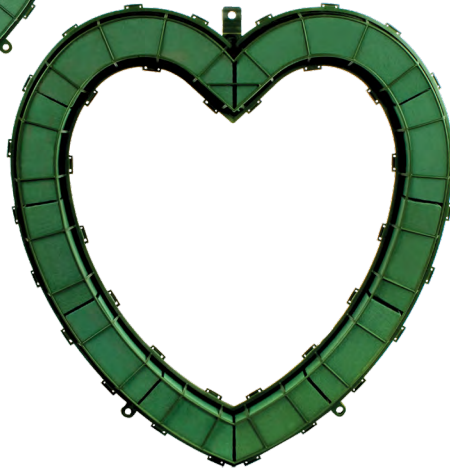

J. SOLID HEART

Available in 3 sizes.

$21.08 ctn. of 2 ($10.54 ea.)

AN 697-02-07 12"

$31.85 ctn. of 2 ($15.93 ea.)

AN 698-02-07 18"

$43.22 ctn. of 2 ($21.61 ea.)

AN 699-02-07 24"

K. WREATH

Available in 3 sizes.

$34.23 ctn. of 2 ($17.11 ea.)

KM 680-02-07 18"

$39.49 ctn. of 2 ($19.74 ea.)

KM 681-02-07 22"

$50.53 ctn. of 2 ($25.27 ea.)

KM 682-02-07 24"