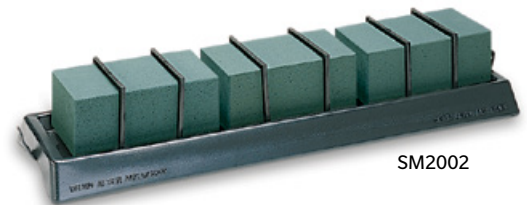

Single Casket Saddle

12 per case

- Perfect for centerpieces
- Holds one block of foam

SM2000

Double Casket Saddle

6 per case

- Best for full couch and large standing sprays
- Perfect for mantelpieces

SM2001

Triple Casket Saddle

4 per case

- Best for full couch and large standing sprays

SM2002

Cascade Casket Saddle

6 per case

- Large foundation with an angled two-level platform that holds more foam than a single saddle