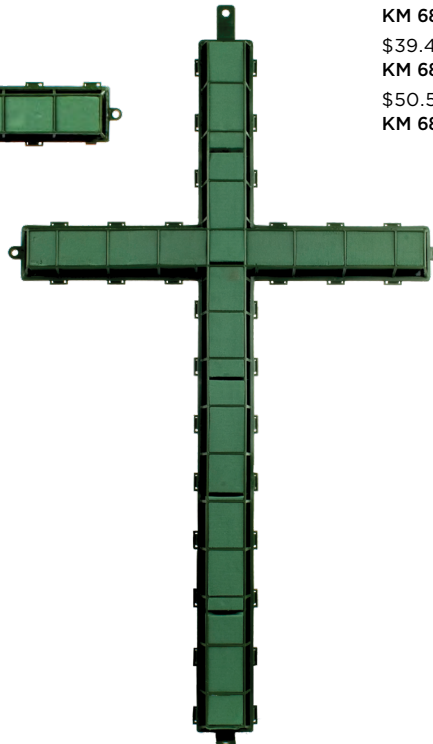

L. CROSS

Available in 4 sizes.

$20.24 ctn. of 2 ($10.12 ea.)

KM 685-02-07 20"

$26.32 ctn. of 2 ($13.16 ea.)

KM 686-02-07 24"

$32.64 ctn. of 2 ($16.32 ea.)

KM 687-02-07 30"

$46.34 ctn. of 2 ($23.17 ea.)

KM 688-02-07 36"