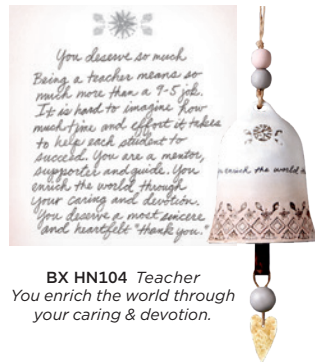

BX HN101 Mom
You brought me into the world & guided me through it.

BX HN104 Teacher
You enrich the world through your caring & devotion.