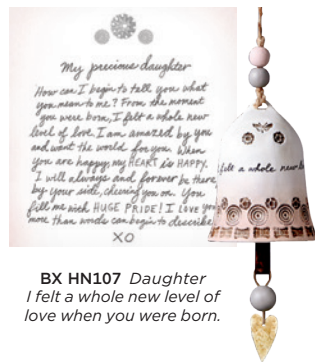

BX HN107 Daughter
I felt a whole new level of love when you were born.