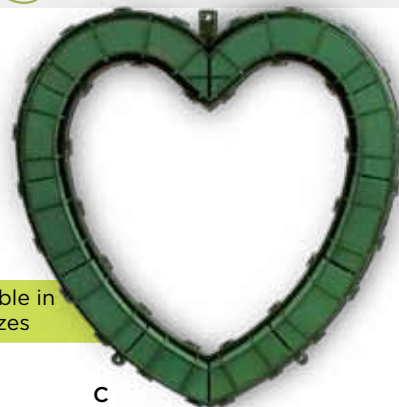

4 each of 3 styles.
4 1/2" dia. opening x 6"H.
\$65.00 ctn. of 12 (\$5.42 ea.)
AD 3-931PTR-1EB

Available in 3 sizes

A

B

C

Available in 3 sizes

A. AQUAFOAM SOLID HEART

- \$20.67 ctn. of 2 (\$10.34 ea.)
AD 697-02-07 12"
- \$18.60 ctn. of 2 (\$9.30 ea.)
AD 697-02-07LTL
- \$31.23 ctn. of 2 (\$15.62 ea.)
AD 698-02-07 18"
- \$28.10 ctn. of 2 (\$14.05 ea.)
AD 698-02-07LTL
- \$84.74 ctn. of 4 (\$21.19 ea.)
AD 699-04-07 24"
- \$72.42 ctn. of 4 (\$18.11 ea.)
AD 699-04-07LTL