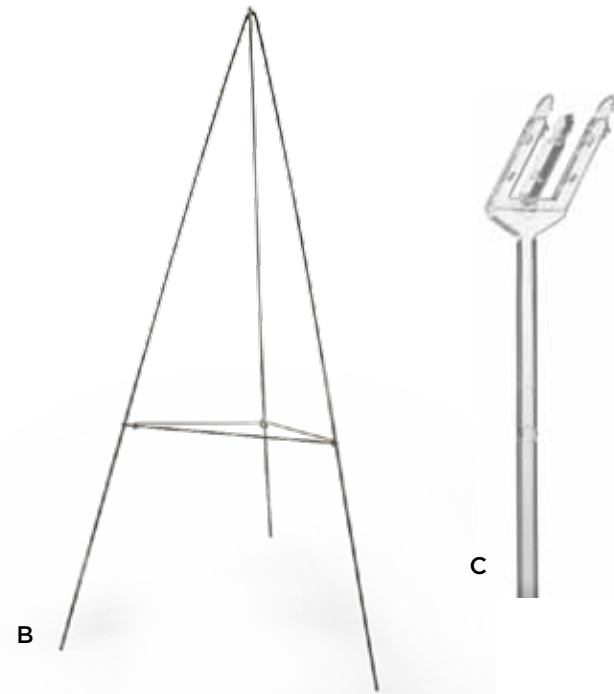

B

C

1. **A. 48" WIRE EASEL**
   $73.10 ctn. of 25 ($2.92 ea.)
   AD 565-25-07LTL LTL Only
2. **B. 36" GREEN WIRE EASEL**
   $81.50 ctn. of 40 ($2.04 ea.)
   AD 563-40-07LTL LTL Only
3. **C. 18" CANDELITE CARDETTE**
   $47.86 ctn. of 1,000 ($0.05 ea.)
   AD 48-95-09
4. $43.07 ctn. of 1,000 ($0.04 ea.)
   AD 48-95-09LTL