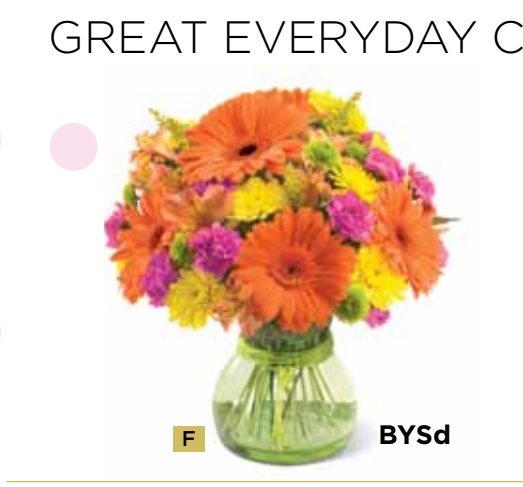

VALENTINE'S DAY CODIFIED

GREAT EVERYDAY CODIFIED CONTAINERS FOR VALENTINE'S DAY

- A. THE FTD® LASTING ROMANCE® BOUQUET - V1
  THE FTD® IN LOVE WITH RED ROSES™ BOUQUET - V6
  $95.88 ctn. of 12 ($7.99 ea.)
  2 PLUS $83.88 ctn. of 12 ($6.99 ea.)
  RN 1301
- B. THE FTD® SWEETHEARTS® BOUQUET - V2
  $71.88 ctn. of 12 ($5.99 ea.)
  2 PLUS $59.88 ctn. of 12 ($4.99 ea.)
  RN 1302
- C. THE FTD® EXPRESSIONS OF LOVE™ BOUQUET - V3
  $89.88 ctn. of 12 ($7.49 ea.)
  2 PLUS $77.88 ctn. of 12 ($6.49 ea.)
  RN 1303

- D. THE FTD® SEASON OF LOVE™ BOUQUET - V4
  THE FTD® ART OF LOVE™ ROSE BOUQUET - V7
  THE FTD® MY HEART TO YOURS™ ROSE BOUQUET - V8
  $71.88 ctn. of 12 ($5.99 ea.)
  2 PLUS $59.88 ctn. of 12 ($4.99 ea.)
  RN 1304
- E. THE FTD® PERFECT ROMANCE™ BOUQUET
  BY VERA WANG - V5
  $107.88 ctn. of 12 ($8.99 ea.)
  2 PLUS $95.88 ctn. of 12 ($7.99 ea.)
  RN 1160V

- F. THE FTD® BECAUSE YOU'RE SPECIAL™
  BOUQUET - BYS
  $71.88 ctn. of 12 ($5.99 ea.)
  2 PLUS $59.88 ctn. of 12 ($4.99 ea.)
  RN 0851
- G. THE FTD® COLOR YOUR DAY WITH
  HAPPINESS™ BOUQUET- PCP
  $47.88 ctn. of 12 ($3.99 ea.)
  RN 1275
- H. THE FTD® COLOR YOUR DAY WITH
  LOVE™ BOUQUET - PCR
  $47.88 ctn. of 12 ($3.99 ea.)
  RN 1350

- J. BREATHLESS - RP84
  $50.00 ctn. of 2 ($25.00 ea.)
  RN LUX-PILLOW
- K. THE FTD® CAPTIVATING COLOR™
  ROSE BOUQUET BY VERA WANG - VW3
  $107.88 ctn. of 12 ($8.99 ea.)
  2 PLUS $95.88 ctn. of 12 ($7.99 ea.)
  RN 1160

- L. THE FTD® BIG HUG® BOUQUET - BH2
  $65.88 ctn. of 12 ($5.49 ea.)
  2 PLUS $53.88 ctn. of 12 ($4.49 ea.)
  RN 0677
- M. THE FTD® ANNIVERSARY BOUQUET - AVB
  $71.88 ctn. of 12 ($5.99 ea.)
  2 PLUS $59.88 ctn. of 12 ($4.99 ea.)
  RN 1129E

VALENTINE'S DAY COMBO PACK AVAILABLE
RN 1330 (Includes 6 pieces each) V1/V6, V2, V3, V4/V7/V8
$179.99