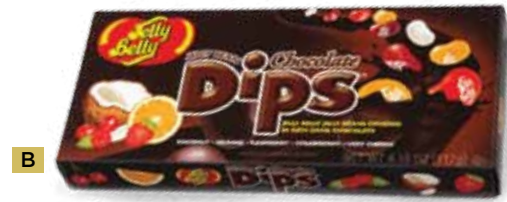

START SELLING THIS ICONIC BRAND IN YOUR SHOP TODAY! WITH THREE FIXTURE OPTIONS, WE MAKE IT EASY TO PROPERLY MERCHANDISE AND SELL JELLY BELLY®!

$100
MINIMUM ORDER
pages 26-28
Sorry, not available
in Canada.

A. JELLY BELLY® CHOCOLATE DIPS
2.8-OZ. BAGS

Award-winning Jelly® Belly Jelly Bean Chocolate Dips® take a dip in rich dark chocolate to bring your customers a tidal wave of deliciousness!
$20.28 ctn. of 12 ($1.69 ea.)
RN 42830 *Very Cherry*
RN 42831 *Orange*
RN 42832 *Coconut*
RN 42834 *Strawberry*

B. JELLY BELLY® CHOCOLATE DIPS
4.15-OZ. GIFT BOX

Each box includes 5 flavors.
$50.28 ctn. of 12 ($4.19 ea.)
RN 64808

C. JELLY BELLY® GIFT BAGS

$49.08 ctn. of 12 ($4.09 ea.)

- RN 76830 7.5-oz. Gift Bag 49 Flavors
- RN 76840 7.5-oz. Gift Bag Sours
- RN 76834 7.5-oz. Gift Bag Fruit Bowl
- RN 76837 7.5-oz. Gift Bag Tropical
- RN 76839 7.5-oz. Gift Bag Cocktail Classics
- RN 76848 7.5-oz. Gift Bag Hello Kitty® Mix
- RN 76821 7.5-oz. Gift Bag Sunkist Citrus Mix
- RN 76836 7.5-oz. Gift Bag Smoothie Blend
- RN 76838 7.5-oz. Gift Bag Very Cherry
- RN 76842 7.0-oz. Gift Bag
  Chocolate Dips Very Cherry
- RN 76843 7.5-oz. Gift Bag Candy Corn
- RN 76816 5.25-oz. Gift Bag Chocolate
  Deluxe Mix
- RN 76847 6-oz. Gift Bag Chocolate
  Dutch Mints
- RN 76815 4.75-oz. Gift Bag Chocolate
  Malt Balls
- RN 76819 6-oz. Gift Bag Gummi Bears
- RN 76822 6-oz. Gift Bag Jordan
  Almonds Assortment
- RN 76827 6.75-oz. Gift Bag Licorice
  Bridge Mix
- RN 76818 6-oz. Gift Bag
  Raspberries & Blackberries
- RN 76828 6.75-oz. Gift Bag Sunkist®
  Fruit Gems®
- RN 76829 6.75-oz. Gift Bag Sunkist®
  Orange Slices
- RN 76823 6-oz. Gift Bag Unbearably Hot
  Cinnamon Bears

- D. 4.5-OZ. FLIP-TOP BOXES
  $52.56 ctn. of 24 ($2.19 ea.)
  RN 20025 *Snapple™*
  RN 20026 *Cocktail Classics®*
  RN 20027 *20 Flavors*
  RN 20029 *Tropical Mix*
  RN 20028 *Sours*
  RN 20030 *Hello Kitty® Mix*