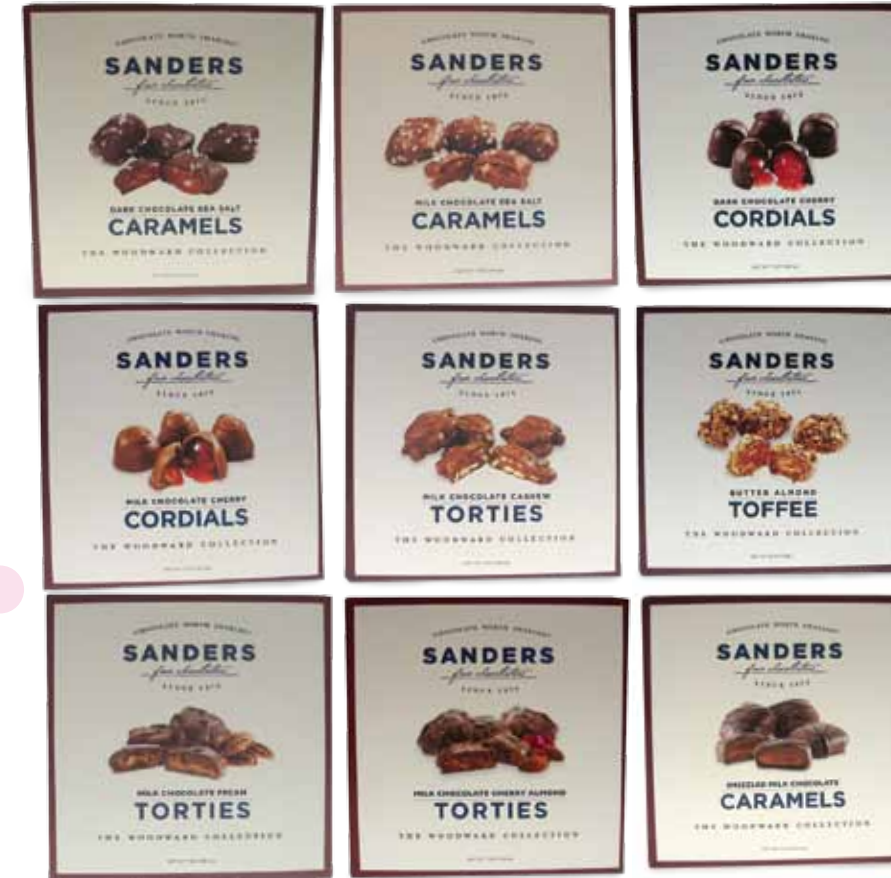

CHOCOLATE WORTH SHARING™
SANDERS
fine chocolatiers
SINCE 1875

A