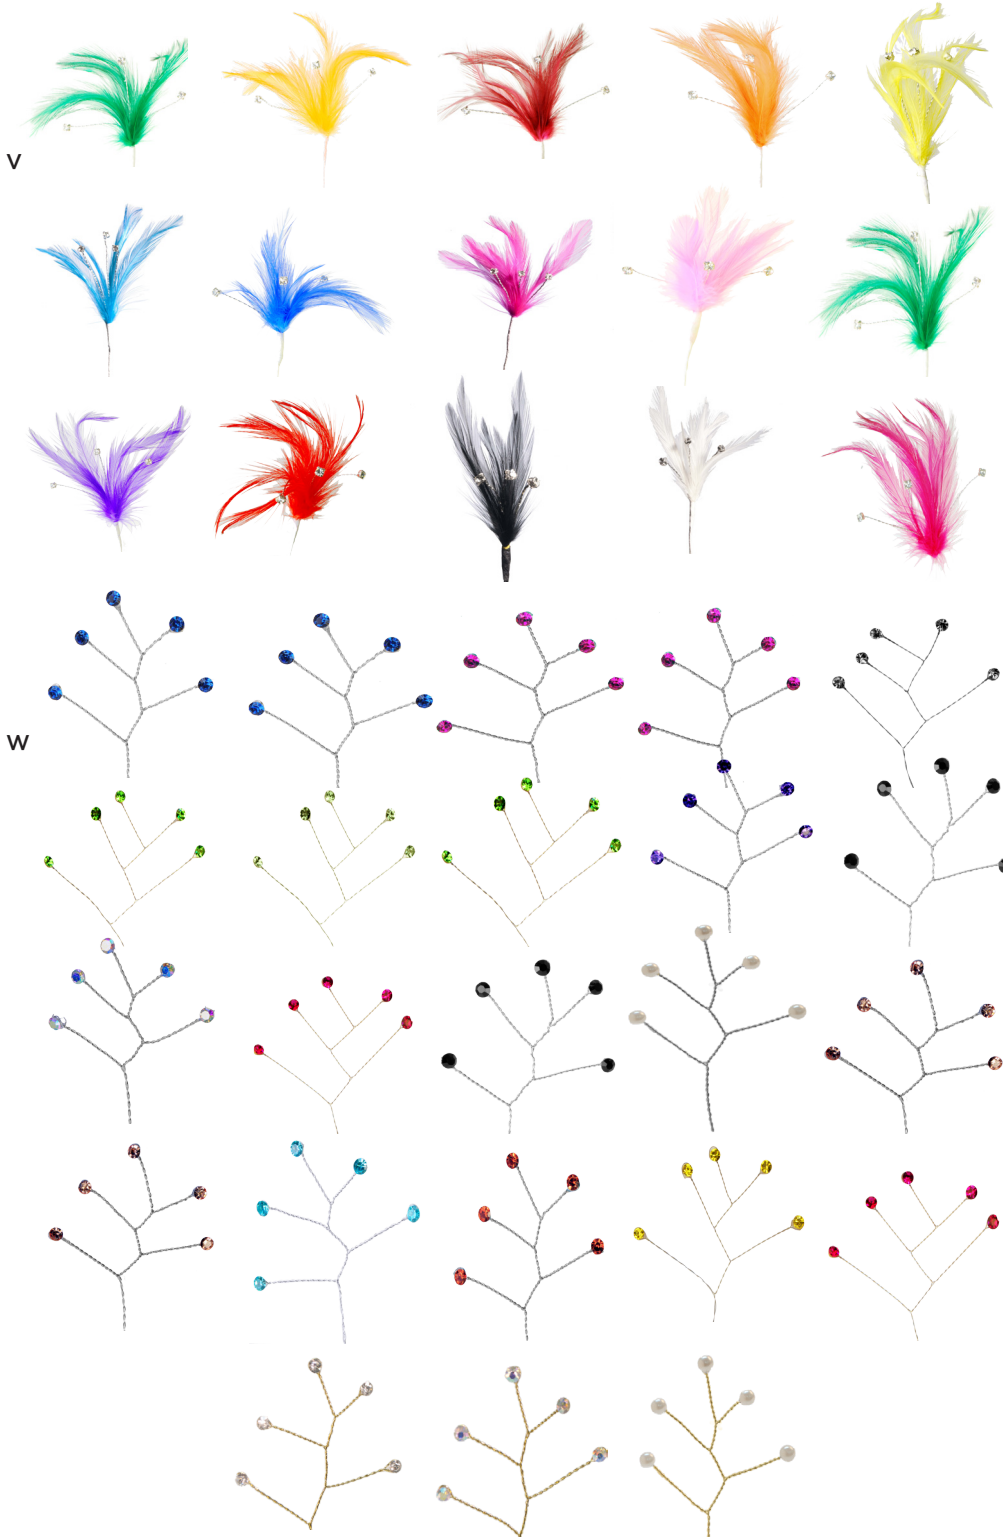

\$44.00 ctn. of 72 (\$0.61 ea.)

WT KK2301 *Sapphire*

WT KK2302 *Rose Pink*

WT KK2303 *Dazzle*

WT KK2304 *Emerald Green*

WT KK2305 *Lilac*

WT KK2307 *Iridescent*

WT KK2309 *Ruby Red*

J16-11846

NEW PROM ESSENTIALS

Call FTD® Marketplace™ at 800.767.4000 to place your order.

V. 6" FLUTTERZZ

Available in 15 colors. A mix of colorful feathers that flow with every movement, and eye catching rhinestones that come on wired stems make these an amazing accent for any design.