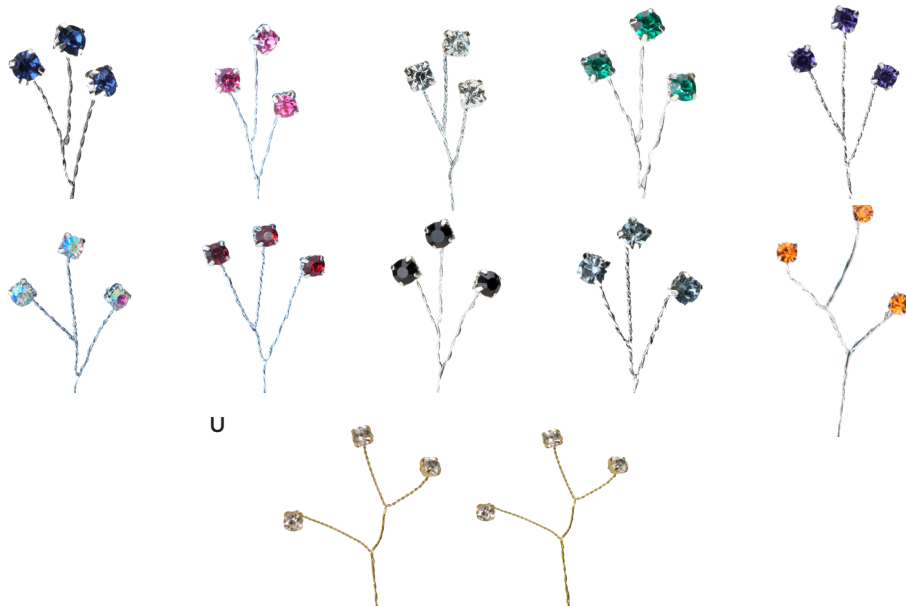

U

Q. SILVER CALLA VINE BOUTONNIERE

A classic metal boutonniere holder with a beautiful floral look. Includes a powerful magnet to secure.

1/2"W x 2"H.

$63.20 ctn. of 12 ($5.27 ea.)

WT CB5207

R. GREEN MAGIC MAGNETZZ

They give you the strength you need to hold your designs together. Can be cut to size.

$56.00 ctn. of 36 ($1.56 ea.)

WT MM1104

S. MAGNETIZM MAGNETS

A stack of strong magnetic discs that are easy to use and incorporate into any design.

$95.20 ctn. of 144 ($0.66 ea.)

WT MM1489

T. 2 3/4" GLEAMING LEAVES

Available in 2 colors. Gleaming leaves will add some style and shine that will make your design stand out. Half will come with a rhinestone and half will be without the rhinestone.

$52.00 ctn. of 144 ($0.36 ea.)

WT GL1103 *Silver*

WT GL1108 *Gold*

U. 6" KARA'S KISSES REGAL RHINESTONES

Available in 10 colors, and some available with gold stems. 6" stem. Each spray contains three large rhinestones held in a metal clasp. Can be shaped and positioned anyway you like.

$44.00 ctn. of 72 ($0.61 ea.)

WT KK2301 *Sapphire*

WT KK2302 *Rose Pink*

WT KK2303 *Dazzle*

WT KK2304 *Emerald Green*

WT KK2305 *Lilac*

WT KK2307 *Iridescent*

WT KK2309 *Ruby Red*

WT KK2310 *Onyx*

WT KK2315 *Mermaid*

WT KK2317 *Tangerine*

WT KK4703 *Dazzle - Gold Stem*

WT KK4707 *Iridescent - Gold Stem*

Prices are subject to change. FTD reserves the right to accept or reject orders. Descriptive or typographical errors are subject to correction. Canadian members will be billed in Canadian dollars. Canadian prices are calculated by multiplying the U.S. price by the prior month's average exchange rate (as calculated by FTD). The exchange rate is updated on or about the first business day of each month; it will apply on the date the order is accepted by FTD. Prices do not include freight. FTD shipping and handling charges are 20% of the value of each carton with a minimum of $7.99 per carton for the Continental U.S. and 22% of the value of each carton with a minimum of $9.99 per carton for Canada. For Alaska, Hawaii and Puerto Rico the shipping and handling charges are 24% of the value of each carton with a minimum freight charge of $19.99 per carton. * A Registered Trademark of Florists' Transworld Delivery, Inc. ** A Trademark of Florists' Transworld Delivery, Inc. ©2016 Florists' Transworld Delivery, Inc.

J16-11846