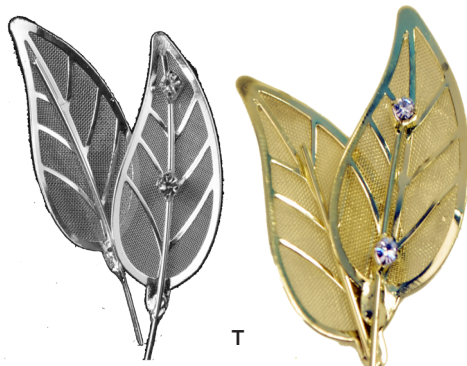

NEW PROM ESSENTIALS

Call FTD® Marketplace™ at 800.767.4000 to place your order.

Q

R

S

T

U

Q. SILVER CALLA VINE BOUTONNIERE

A classic metal boutonniere holder with a beautiful floral look. Includes a powerful magnet to secure.

1/2"W x 2"H.

$63.20 ctn. of 12 ($5.27 ea.)

WT CB5207

R. GREEN MAGIC MAGNETZZ

They give you the strength you need to hold your designs together. Can be cut to size.

$56.00 ctn. of 36 ($1.56 ea.)

WT MM1104

S. MAGNETIZM MAGNETS

A stack of strong magnetic discs that are easy to use and incorporate into any design.

$95.20 ctn. of 144 ($0.66 ea.)

WT MM1489

T. 2 3/4" GLEAMING LEAVES

Available in 2 colors. Gleaming leaves will add some style and shine that will make your design stand out. Half will come with a rhinestone and half will be without the rhinestone.

$52.00 ctn. of 144 ($0.36 ea.)

WT GL1103 *Silver*

WT GL1108 *Gold*

U. 6" KARA'S KISSES REGAL RHINESTONES

Available in 10 colors, and some available with gold stems. 6" stem. Each spray contains three large rhinestones held in a metal clasp. Can be shaped and positioned anyway you like.

$44.00 ctn. of 72 ($0.61 ea.)

WT KK2301 *Sapphire*

WT KK2302 *Rose Pink*

WT KK2303 *Dazzle*

WT KK2304 *Emerald Green*

WT KK2305 *Lilac*

WT KK2307 *Iridescent*

WT KK2309 *Ruby Red*

WT KK2310 *Onyx*

WT KK2315 *Mermaid*

WT KK2317 *Tangerine*

WT KK4703 *Dazzle - Gold Stem*

WT KK4707 *Iridescent - Gold Stem*