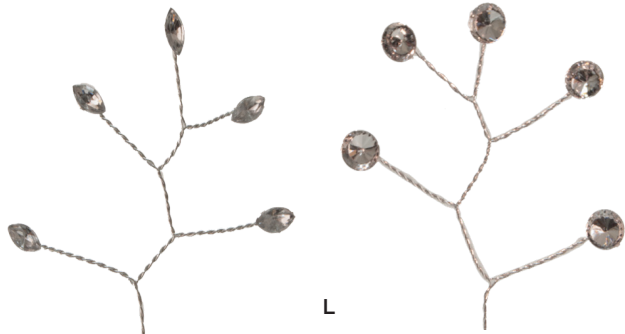

NEW PROM ESSENTIALS

Call FTD® Marketplace™ at 800.767.4000 to place your order.

J

K

L

M

N

P

J. SUNSHINE PEARL FLOWER BRACELETS
Available in 2 colors. A one-row beaded bracelet with rhinestone partitions framing a large dazzling gem that will catch the light, and their eyes.

1/2"W.

$16.00 ctn. of 12 ($1.33 ea.)

WT SI1610 *Black*

WT SI1611 *Ivory*

K. DIAMOND ROAD BRACELET
A uniquely textured and natural rhinestone look.

3/4"W.

$31.20 ctn. of 12 ($2.60 ea.)

WT DR1607

L. SMALL DAZZLE ACCENT SPRAYS
Available in 2 styles. A rhinestone spray to catch more light and attention.

2 1/4"W.

$31.20 ctn. of 12 ($2.60 ea.)

WT AC1803 *Marquis*

WT AC2003 *Celebration*

M. DIAMOND DOT TOP
An elegant rhinestone topped pin. Pins can be functional.

1/4"W.

$47.20 ctn. of 12 ($3.93 ea.)

WT DT1303

N. ROCK IT BOUTONNIERES
Available in 3 colors. A simple design that matches any tuxedo. Hold a single rose perfectly with the inside ring, or remove it for a larger design. Includes a powerful magnet to secure.

1/2"W x 2 3/4"H.

$40.00 ctn. of 12 ($3.33 ea.)

WT RI1307 *Sterling*

WT RI1308 *24 Karat*

WT RI1310 *Midnight*

P. NIGHT LITES DAZZLED RHINESTONE BOUTONNIERE

A unique and new style of boutonniere to showcase your unique designs. Includes a powerful magnet to secure.

3/4"W x 1 1/4"H.

$52.00 ctn. of 12 ($4.33 ea.)

WT NL1503