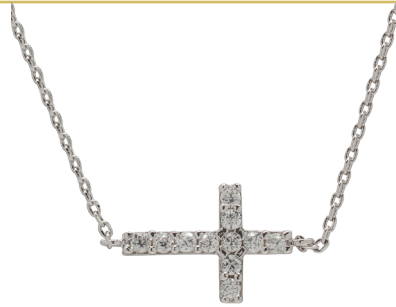

# “The Jewelry Box”

## CLASSIC ASSORTMENT

PINK & WHITE  
CRYSTAL HEART  
SRP \$29.99  
ITEM #CB31232

ROSE GOLD OVER STERLING  
SILVER DIAMOND ACCENT  
DOUBLE HEART  
SRP \$29.99  
ITEM #CB31116

CUBIC ZIRCONIA SIDEWAYS  
CROSS NECKLACE  
SRP \$29.99  
ITEM #CB30564