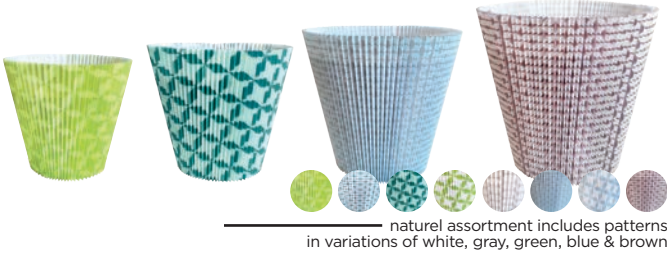

N. PLASTIC BABY FOOT CARDHOLDERS
2" x 2½", 12"OH.
$44.88 ctn. of 300 ($0.15 ea.)
HM 31-90009

O. PLASTIC BUTTERFLY CARDHOLDERS
3" x 2¾", 12¼"OH.
$44.88 ctn. of 300 ($0.15 ea.)
HM 31-90014

P. PLASTIC FLOWER CARDHOLDERS
3" x 3", 12"OH.
$53.88 ctn. of 144 ($0.37 ea.)
HM 31-90017

Q. FTD® PLASTIC CARDHOLDERS
9"
$65.00 ctn. of 100 ($0.07 ea.)
HM 524

R. POLYSTYRENE CARDHOLDERS
9" Flat
$22.88 ctn. of 1,000 ($0.02 ea.)
HM 1942

12"
$70.00 ctn. of 100 ($0.07 ea.)
HM 525

18" Angled
$43.88 ctn. of 1,000 ($0.04 ea.)
HM 1949