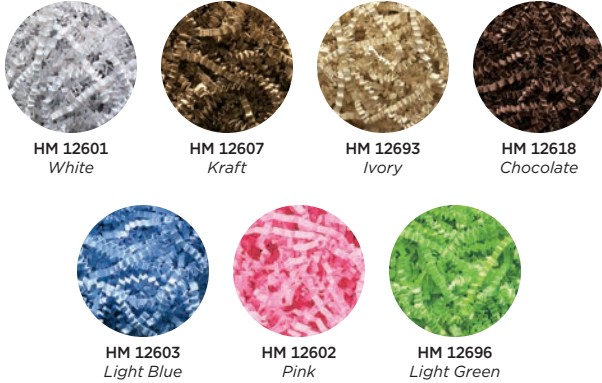

SHOP ESSENTIALS

A. CRINKLE-CUT SHRED
8oz. bag.
$10.99 ctn. of 3 ($3.66/bag)

HM 12601
White

HM 12607
Kraft

HM 12693
Ivory

HM 12618
Chocolate

HM 12603
Light Blue

HM 12602
Pink

HM 12696
Light Green

B. FLIP SHEETS
20" x 20".
$18.88 ctn. of 50
($0.38 ea.)