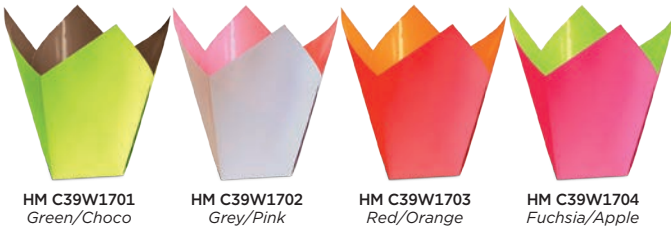

HM C39W1701
Green/Choco

HM C39W1702
Grey/Pink

HM C39W1703
Red/Orange

HM C39W1704
Fuchsia/Apple

D. CLAYRTON'S SIMPLY CONTAINERS
Waterproof design for flower, plant or gift packaging.
4 3/4"W x 4 3/4"D x 5"H. Fits 5" floral foam cube.
$147.88 ctn. of 100 ($1.48 ea.)