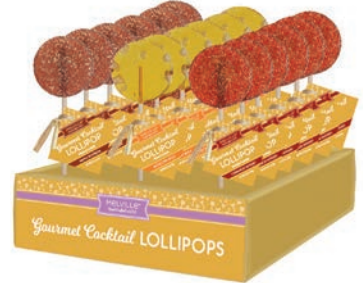

C. GOURMET LOLLIPOP DISPLAY

$40.00 ctn. of 24 ($1.67 ea.)

HM 45916
Maple Bourbon, Moscow Mule
& Cinnamon Whiskey

D. COFFEE SPOONS

$32.00 ctn. of 24 ($1.33 ea.)

E. COFFEE SPOON GIFT PACKS

$75.00 ctn. of 12 ($6.25 ea.)