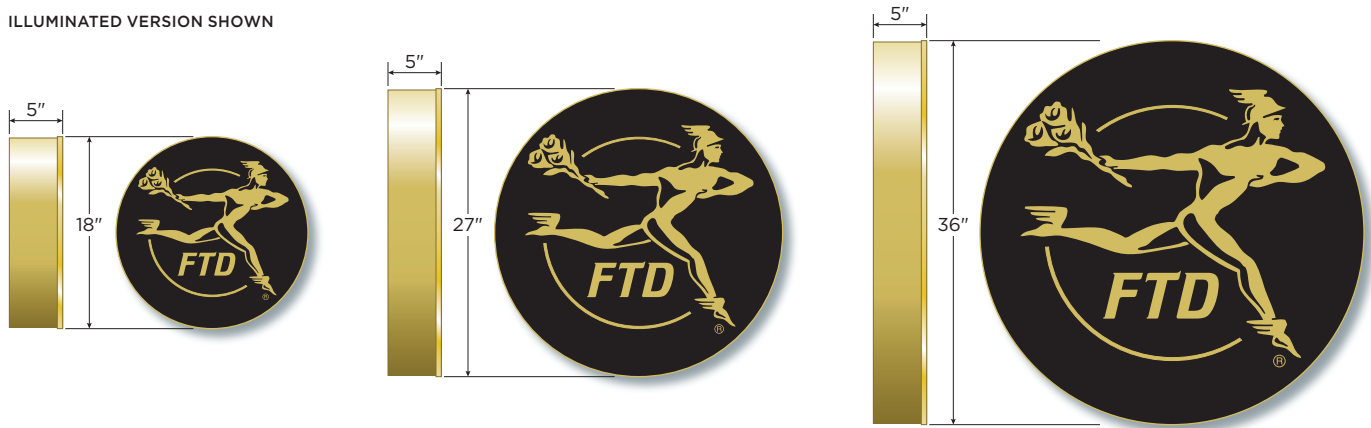

ILLUMINATED VERSION SHOWN

36" ILLUMINATED LOGO ON STOREFRONT

36" ILLUMINATED LOGO ON MONUMENT SIGN