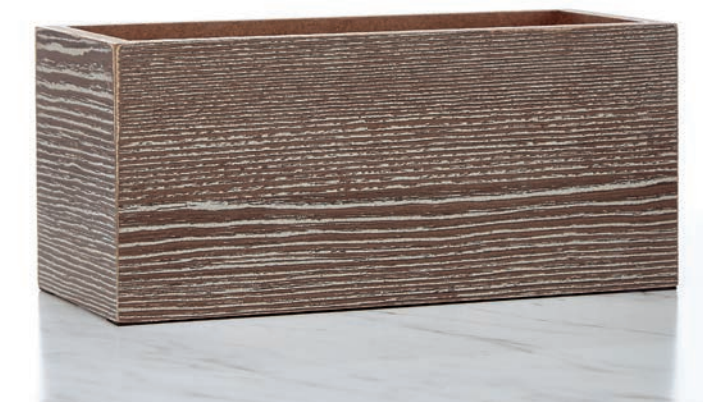

DESIGN TIP

- 1 Keep the design tight.
- 2 Start with your base of foliage and green blooms.
- 3 Cascade the seeded eucalyptus over one side. This makes the finished designed more playful.

DESIGN TIP

- 1 Keep the daisy pomps tight and compact.
- 2 Insert the salal between the daisy pomps. This provides a crisp color contrast. The necessary kale enhances the color combination.
- 3 Cluster the gerberas close together and at the same level as the daisy pomps to create a hedge of flowers.

THE FTD® HELLO, GORGEOUS™ BOUQUET - D01
THE FTD® HOME SWEET HOME™ BOUQUET - D02

Give your customers something truly beautiful. Two stunning arrangements designed in a weathered, wooden rectangle box is just the gorgeous surprise they need. You will automatically be codified for both D01 and D02. Wooden box (9"w x 4"d x 4"h), hard PVC liner, care card and FTD logo pic included. Shipping begins July 2018.

$63.48 ctn. of 12 ($5.29 ea.)
2 PLUS: $57.12 ctn. of 12 ($4.76 ea.)
CC 1870

D01 FLORAL RECIPE	STANDARD	DELUXE	PREMIUM
Green Trick Dianthus stems	3	4	5
Green Mini Hydrangea blooms	2	3	5
Orange Standard Carnations	2	3	4
Coral Godetia stems	2	2	2
Peach Gerbera Daisies	1	2	3
Orange Gerbera Daisies	1	2	2
Salal stems	1	2	2
Seeded Eucalyptus stems	1	1	1
Floral Foam blocks	¾	¾	¾
SRP	$49.99	$64.99	$79.99
Delivered SRP	$59.99	$74.99	$89.99

D02 FLORAL RECIPE	STANDARD	DELUXE	PREMIUM
White Daisy Pompon stems	4	5	5
White Gerbera Daisies	2	4	6
Green Ornamental Kale	1	1	2
Israeli Ruscus stems	2	3	4
Salal stems	2	3	3
Floral Foam blocks	¾	¾	¾
SRP	$39.99	$49.99	$59.99
Delivered SRP	$49.99	$59.99	$69.99