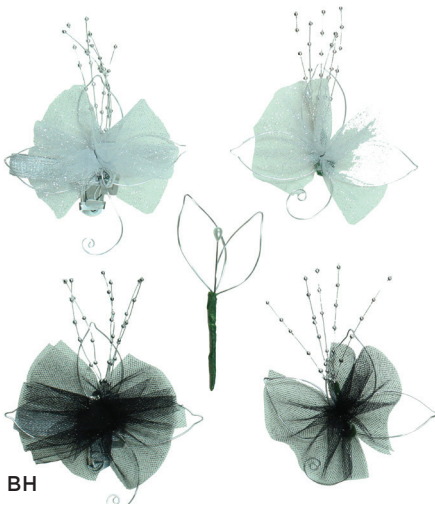

CORSAGES BOUTONNIERE & MORE

Call your FTD® Marketplace™ Representative at 800.767.4000 to place your order.

BH

BG. COLOR YOUR WORLD

For the fun, free spirit, these unique beaded bracelets are trendsetters - complete with coordinating tulle and hand tied bows. Colors include: black, silver, fuschia, purple, red and white.

$189.00 ctn. of 24 ($7.88 ea.)
HB CORW-S180

BH. WEDDING KIT

The ultimate assortment to help ease hectic wedding prep-time crunch.

$60.90 ctn. of 24 ($2.54 ea.)
HB CORW-S158

BJ. WIRE-A-CORSAGE

Upscale hand-tied bows in black, silver, and now gold. Coordinating tulle and beads atop artistic wire leaves complete this look.

$94.50 ctn. of 24 ($3.94 ea.)
HB CORW-S142

BK. BURLAP WRISTLET KIT

This corsage can be sold as is or with the addition of fresh flowers.

$162.00 ctn. of 24 ($6.75 ea.)
HB CORW-S200

BL. WEDDING WRISTLET

The softness of this tulle wristlet makes it ideal for weddings or dances. Add fresh flowers to complete the ensemble.

$148.50 ctn. of 24 ($6.19 ea.)
HB CORW-S148

BM. PEARLS

Be unforgettable with our NEW Pearl wristlet featuring a hint of bling.

$155.40 ctn. of 24 ($6.48 ea.)
HB CORW-S135

TOTAL QUANTITIES ORDERED	FLAT GROUND SHIPPING RATE
1-5 cartons	$7.99
6-10 cartons	$9.99
11-15 cartons	$12.99
16-24 cartons	$15.99

*CONTINENTAL U.S. & CANADA ONLY
Applies to pages 8-11