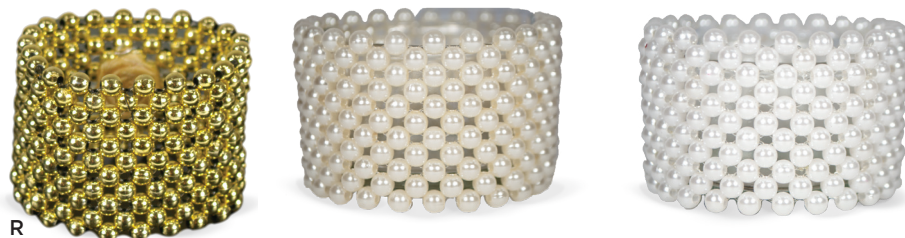

P

Q. SAVANNAH BEADED FLOWER BRACELETS

Available in 3 colors.

\$35.88 ctn. of 12 (\$2.99 ea.)

HB SV1510 *Black*

HB SV1511 *Champagne*

HB SV1512 *White*

Q

J18-4674

GLITZ & GLAMOUR PROM ESSENTIALS

Call your FTD® Marketplace™ Representative at 800.767.4000 to place your order.

R. CLASSIC FLOWER BRACELETS

Available in 5 colors. Simple and elegant to match any occasion. Eleven rows of beads connected give this a timeless style 1½"W.

\$22.68 ctn. of 12 (\$1.89 ea.)

- HB R101 *Ice*
- HB R107 *Sterling*
- HB R108 *Gold*
- HB R111 *Champagne*
- HB R112 *Sugar*

R

S. COLOR YOUR WORLD BRACELETS

Available in 10 colors. These seven-row beaded bracelets are available in a wide variety of colors to expand the world of your designs.