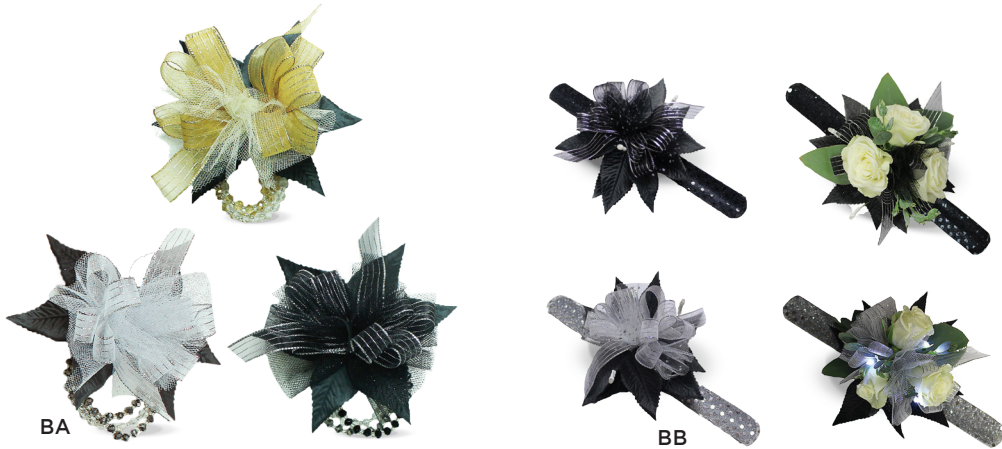

CORSAGES BOUTONNIERE & MORE

Call your FTD® Marketplace™ Representative at 800.767.4000 to place your order.

BA

BB