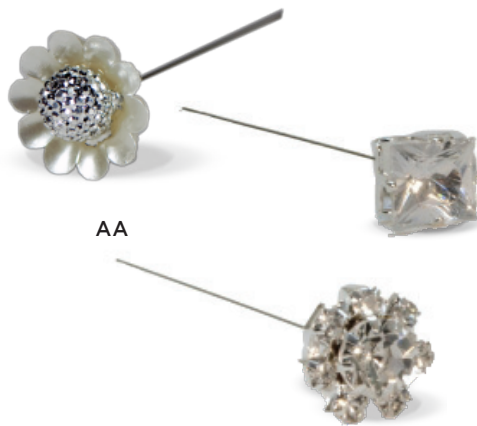

W. EXPLOSION DAZZLE BOUQUET

These bouquet picks are the perfect noticeable accent to any of your floral masterpieces. Approximately 3" long and are hand crafted with genuine Austrian crystals. Our sparkling bouquet jewelry crystals add the perfect finishing touch to the bridal and bridesmaid bouquets without them.

GLITZ & GLAMOUR PROM ESSENTIALS

Call your FTD® Marketplace™ Representative at 800.767.4000 to place your order.

X

Y

Z

AA

X. ROYALTY RHINESTONE BRACELET

Available in 2 colors. Two Rows of sparkling rhinestones set with leaf shaped wiring in the Center creates this elegant silver plated Corsage Bracelet. Bracelet is elastic and includes a plastic platform & metal disk clip for easy floral attachment

\$40.74 ctn. of 6 (\$6.79 ea.)

HB RY1408 24 Karat Gold

HB RY1403 Silver & Dazzle (not shown)

Y. TREND MAKER DAZZLE FLOWER BRACELET

This corsage bracelet offers dozens of rhinestones creating a ""Buckle"" making it ideal for any Special Event! This Bracelet is elastic and includes a plastic platform & metal disk clip for easy floral attachment.