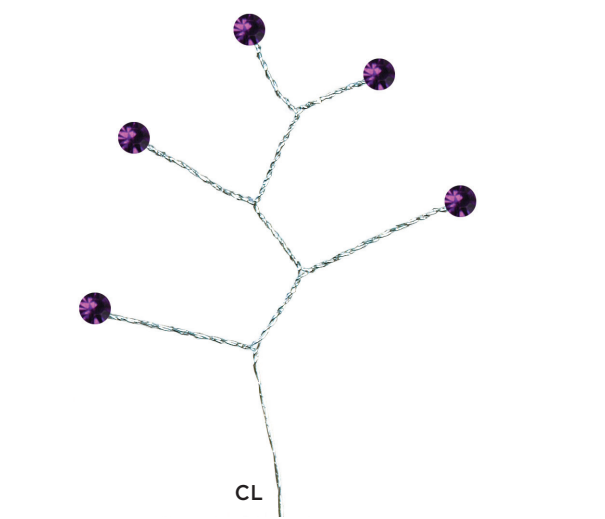

PROM ESSENTIALS

\$55 minimum orders for pages 12-15

Call your FTD® Marketplace™ Representative at 800.767.4000 to place your order.

CJ

CK

CL

CM

CN