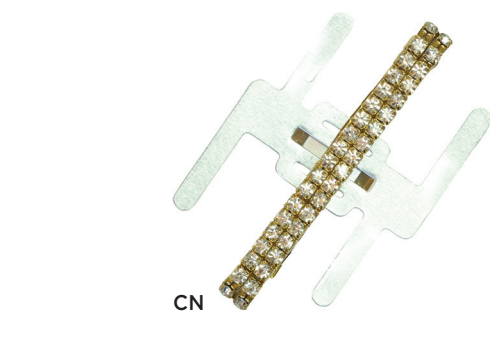

PROM ESSENTIALS

$55 minimum orders for pages 12-15

Call your FTD® Marketplace™ Representative at 800.767.4000 to place your order.

CN

CJ. SPRIG PINK

Delicate as spring buds these clear barrel shaped dots and baguette cut beads add a hint of color.

$13.69 ctn. of 12 ($1.14 ea.)

HB 199563

CK. FLIRTATIONS IRIDESCENT

A pretty multi-faceted glass bead that twinkles and shines. Perfect for floral arrangements, prom décor, wedding décor and more.

$7.45 bag of 12 ($0.62 ea.)

HB 122868

CL. PURPLE PETITE GEMS

5½" pic with 5 acrylic gems.

$7.45 bag of 12 ($0.62 ea.)

HB 980910

CM. GATSBY WRISTLET SILVER

Silver beaded stretch band is perfect for upper arm with dangling beaded strands and can also be used on the wrist.

$13.84 bag of 3 ($4.61 ea.)

HB 193448

CN. GEM MINI WRISTLETS

Available in 2 colors.

Our stretch wristlets are comfortable and fit on almost any wrist. A perfect keepsake.

$15.00 ctn. of 3 ($5.00 ea.)

HB 238514 Clear/Gold

HB 745241 Clear/Silver

TOTAL QUANTITIES ORDERED	FLAT GROUND SHIPPING RATE
1-5 cartons	$7.99
6-10 cartons	$9.99
11-15 cartons	$12.99
16-24 cartons	$15.99

*CONTINENTAL U.S. & CANADA ONLY
Applies to pages 12-15