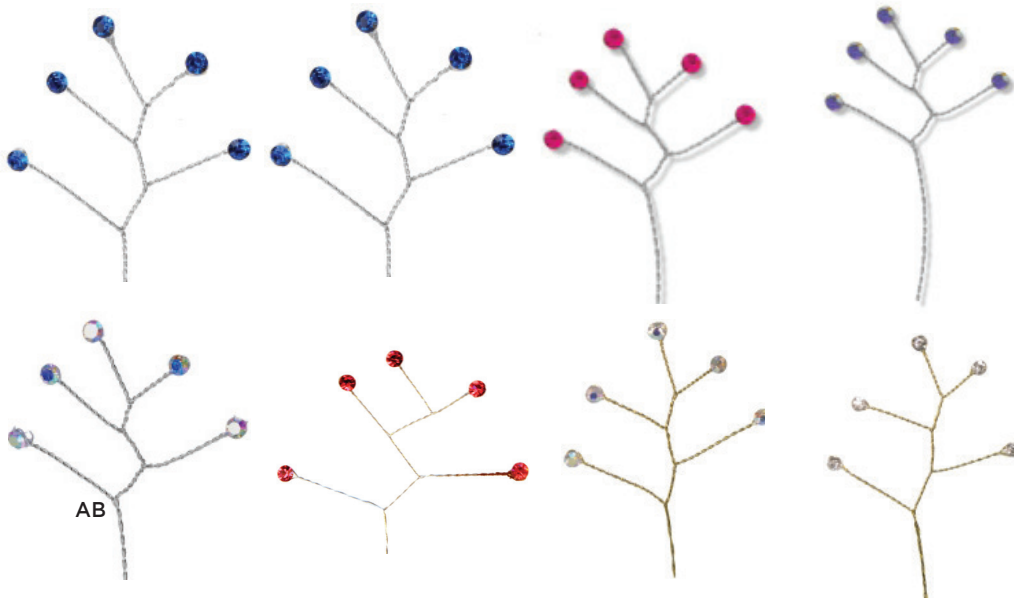

GLITZ & GLAMOUR PROM ESSENTIALS

Call your FTD® Marketplace™ Representative at 800.767.4000 to place your order.

AB. 6" RHINESTONE QUINTETS

Available in 8 colors. An absolutely fabulous accessory that can make any design stand out just a little more. 6" stems.

$45.48 ctn. of 144 ($0.32 ea.)

- HB KK4501 *Sapphire*
- HB KK4501L *Light Blue*
- HB KK4502R *Rose*
- HB KK4505D *Dark Purple*
- HB KK4507 *Iridescent*
- HB KK4519 *Fuchsia*
- HB KK4603 *Dazzle - Gold Stem*
- HB KK4607 *Iridescent - Gold Stem*

AC. 2 3/4" GLEAMING LEAVES

Available in 2 colors. Gleaming leaves will add style and shine to make your design stand out. Half of the leaves come with rhinestones and half will come without them.

$53.88 ctn. of 12 ($4.49 ea.)

- HB GL1103 *Silver*
- HB GL1108 *Gold*