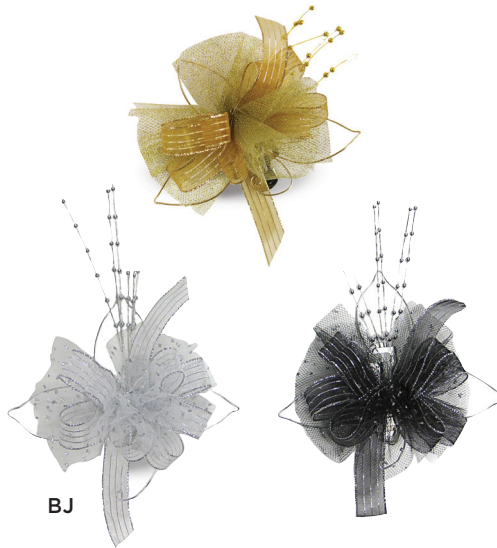

CORSAGES BOUTONNIERE & MORE

Call your FTD® Marketplace™ Representative at 800.767.4000 to place your order.

BJ

BG. COLOR YOUR WORLD

For the fun, free spirit, these unique beaded bracelets are trendsetters - complete with coordinating tulle and hand tied bows. Colors include: black, silver, fuschia, purple, red and white.

$189.00 ctn. of 24 ($7.88 ea.)
HB CORW-S180

BH. WEDDING KIT

The ultimate assortment to help ease hectic wedding prep-time crunch.

$60.90 ctn. of 24 ($2.54 ea.)
HB CORW-S158

BJ. WIRE-A-CORSAGE

Upscale hand-tied bows in black, silver, and now gold. Coordinating tulle and beads atop artistic wire leaves complete this look.

$94.50 ctn. of 24 ($3.94 ea.)
HB CORW-S142

BK. BURLAP WRISTLET KIT

This corsage can be sold as is or with the addition of fresh flowers.

$162.00 ctn. of 24 ($6.75 ea.)
HB CORW-S200

BL. WEDDING WRISTLET

The softness of this tulle wristlet makes it ideal for weddings or dances. Add fresh flowers to complete the ensemble.

$148.50 ctn. of 24 ($6.19 ea.)
HB CORW-S148

BM. PEARLS

Be unforgettable with our NEW Pearl wristlet featuring a hint of bling.

$155.40 ctn. of 24 ($6.48 ea.)
HB CORW-S135

TOTAL QUANTITIES ORDERED	FLAT GROUND SHIPPING RATE
1-5 cartons	$7.99
6-10 cartons	$9.99
11-15 cartons	$12.99
16-24 cartons	$15.99

*CONTINENTAL U.S. & CANADA ONLY
Applies to pages 8-11