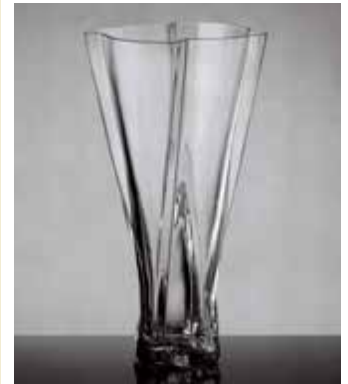

LUX CODIFICATION

VISIT WWW.FTDI.COM/LUXURY FOR COMPLETE INFORMATION ON THE FTD LUXURY COLLECTION.

GLASS TWIST VASE
5 1/2" w x 12" h.
$56.00 ctn. of 4 ($14.00 ea.)
XF LUX-TWIST