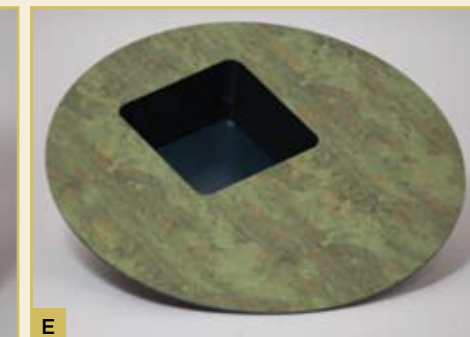

See complete product line
on pages 26-27 of the
One Stop Shop Catalog.

A

B

C

D

E

- A. MORE WATER MORTARBOARD**
Largest water reservoir available.
10" sq. x 2¹/₄"h with a 5¹/₂" sq. water well.
\$35.88 ctn. of 12 (\$2.99 ea.)
JN 521MBLK Matte Black only
- B. MBA MORTARBOARD**
Great for all designs. Best in its class.
11" sq. x 2¹/₂"h with 5¹/₈" sq. water well.
\$50.28 ctn. of 12 (\$4.19 ea.)
JN 498*** See Chart Below
- C. OVAL VASE**
Unique for tabletop arrangements.
5³/₄"w x 3³/₄"d x 8"h.
\$51.48 ctn. of 12 (\$4.29 ea.)
JN 514*** See Chart Below
\$32.28 ctn. of 12 (\$2.69 ea.)
JN 514MB Matte Black only
- D. ROUND DESIGNER VASE**
Holds up to 2 dozen roses.
4³/₄" dia. opening x 10"h.
\$57.48 ctn. of 12 (\$4.79 ea.)
JN 517*** See Chart Below
\$37.08 ctn. of 12 (\$3.09 ea.)
JN 517MB Matte Black
- E. FLAT ANGLE CIRCLE**
11" dia. with 2¹/₄" sq. opening.
\$50.28 ctn. of 12 (\$4.19 ea.)
JN 512*** See Chart Below