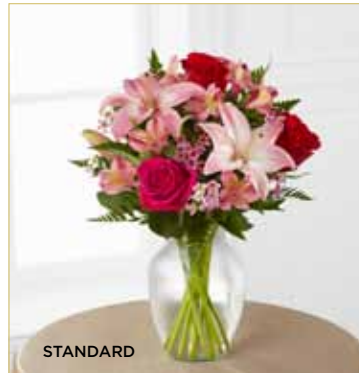

Time to Shine Bouquet

Romantic's Choice Bouquet

STANDARD DELUXE PREMIUM

STANDARD DELUXE PREMIUM

FLOWERS & GREENS	FL-1001 15"h x 11"w	FL-1001d 16"h x 12"w	FL-1001p 17"h x 13"w
Orange Alstroemeria stems	3	4	5
Green Button Pompon stems	3	4	5
Lavender Monte Casino stems	3	4	5
Sunflowers	2	3	4
Leatherleaf stems	3	3	3
<b>HARDGOODS</b>			
9" Rose Vase	1	1	1
Raffia Strands	5	5	5