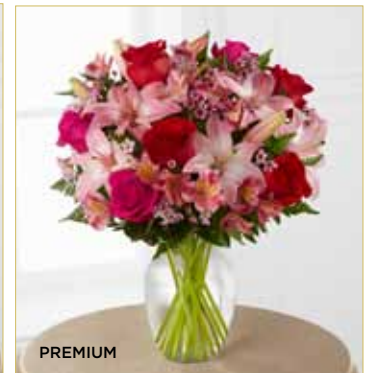

Time to Shine Bouquet

Romantic's Choice Bouquet

STANDARD DELUXE PREMIUM

STANDARD DELUXE PREMIUM

FLOWERS & GREENS	FL-1001 15"h x 11"w	FL-1001d 16"h x 12"w	FL-1001p 17"h x 13"w
Orange Alstroemeria stems	3	4	5
Green Button Pompon stems	3	4	5
Lavender Monte Casino stems	3	4	5
Sunflowers	2	3	4
Leatherleaf stems	3	3	3
<b>HARDGOODS</b>			
9" Rose Vase	1	1	1
Raffia Strands	5	5	5