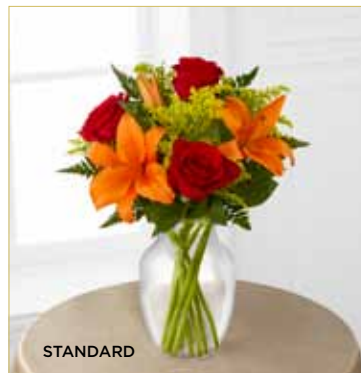

STANDARD DELUXE PREMIUM

STANDARD DELUXE PREMIUM

FLOWERS & GREENS	FL-1005 15"h x 12"w	FL-1005d 16"h x 13"w	FL-1005p 17"h x 14"w
Yellow 40 cm Roses	3	4	5
Purple Statice stems	3	4	5
Purple Monte Casino stems	2	3	4
Yellow Asiatic Lily stems	1	2	3
Leatherleaf stems	3	3	3
HARDGOODS			
9" Rose Vase	1	1	1

FLOWERS & GREENS	FL-1006 14"h x 11"w	FL-1006d 15"h x 12"w	FL-1006p 16"h x 13"w
Red 40 cm Roses	3	4	5
Solidago stems	3	3	3
Orange Asiatic Lily stems	1	2	3
Leatherleaf stems	3	3	3
HARDGOODS			
9" Rose Vase	1	1	1