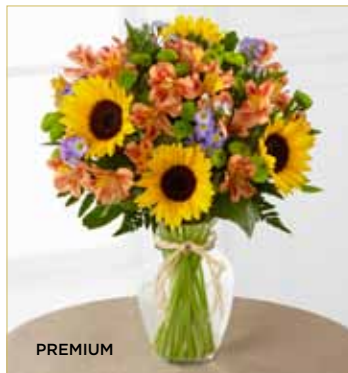

Time to Shine Bouquet

Romantic's Choice Bouquet

STANDARD DELUXE PREMIUM

STANDARD DELUXE PREMIUM

FLOWERS & GREENS	FL-1001 15"h x 11"w	FL-1001d 16"h x 12"w	FL-1001p 17"h x 13"w
Orange Alstroemeria stems	3	4	5
Green Button Pompon stems	3	4	5
Lavender Monte Casino stems	3	4	5
Sunflowers	2	3	4
Leatherleaf stems	3	3	3
<b>HARDGOODS</b>			
9" Rose Vase	1	1	1
Raffia Strands	5	5	5