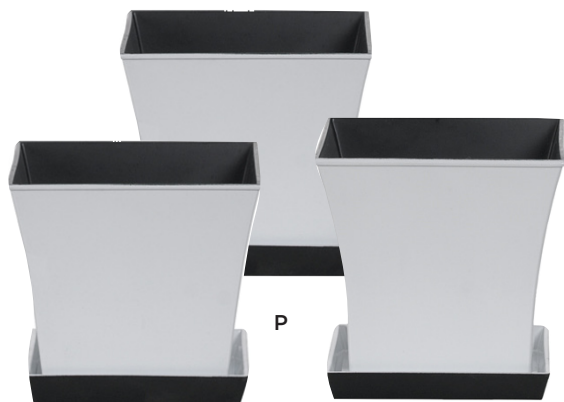

NEW! RECYCLED PLASTIC CONTAINERS

Call FTD® Marketplace at 800.767.4000 to place your order.

A healthier alternative for the environment! Every year, millions of plastic items are eventually discarded to our landfills. Made from recycled materials, our pots can be used, washed, reused, and then even composted when done. Plus, since they're lightweight and compact for transport, you save on transportation costs since they require less fuel to ship than pottery. Save on warehouse space, these require 40% less storage than clay pots.

M

N

P

R

S

M. BLACK AND WHITE OVAL PLASTIC DISH

Recycled hard plastic.

13" dia. opening x 6 1/2"W x 3"H.

$48.86 ctn. of 12 ($4.07 ea.)

VK 7-058NC1WH

N. WHITE AND BLACK ROUND PLASTIC PLANTER

Recycled hard plastic.

8" dia. opening x 3 3/4"H.

$97.71 ctn. of 24 ($4.07 ea.)

VK 2-300NC1WH

P. WHITE AND BLACK SQUARE PLASTIC PLANTER

Available in 3 sizes. Recycled hard plastic.

4 3/4"D x 4 3/4"W x 5"H.

Fits a 4 1/2" pot.

$48.00 ctn. of 12 ($4.00 ea.)

VK 7-024NC1WH

6"D x 6"W x 5 3/4"H.

Fits a 6" grower's pot.

$64.29 ctn. of 12 ($5.36 ea.)

VK 7-025NC1WH

7"D x 7"W x 7"H.

Fits a 6 1/2" grower's pot.

$84.86 ctn. of 12 ($7.07 ea.)

VK 7-026NC1WH

Q. WHITE AND BLACK TALL ROUND PLASTIC PLANTER

Recycled hard plastic.

4 3/4" dia. opening x 6 1/4"H. Fits 1 quart.

$54.86 ctn. of 16 ($3.43 ea.)

VK 4-124NC1WH

R. WHITE AND BLACK RECTANGLE PLASTIC PLANTER

Recycled hard plastic.

7 3/4"D x 5"W x 4"H.

Fits two 4" grower's pots.

$37.14 ctn. of 10 ($3.71 ea.)

VK 4-030NC1WH

S. SLATE RECTANGLE PLASTIC PLANTER

Recycled hard plastic.

9"D x 4 3/4"W x 2 1/4"H.

Fits one standard floral foam brick.

$56.57 ctn. of 24 ($2.36 ea.)

VK 7-100NC1SL

J1511019

Flowers say it better. FTD says it best.®