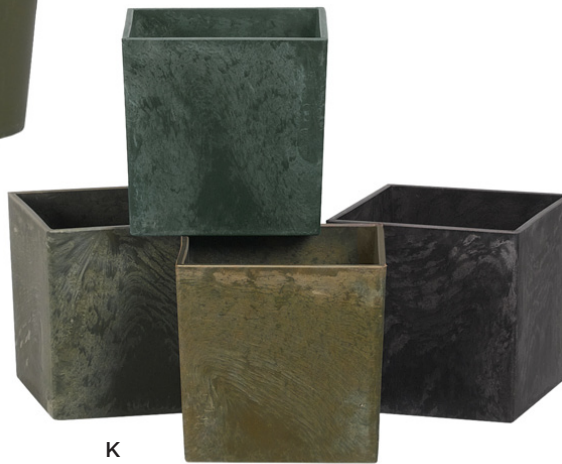

NEW! RECYCLED PLASTIC CONTAINERS

Call FTD® Marketplace at 800.767.4000 to place your order.

A healthier alternative for the environment! Every year, millions of plastic items are eventually discarded to our landfills. Made from recycled materials, our pots can be used, washed, reused, and then even composted when done. Plus, since they're lightweight and compact for transport, you save on transportation costs since they require less fuel to ship than pottery. Save on warehouse space, these require 40% less storage than clay pots.

G

Available in 3 sizes

H

J

K

L

G. SLATE ROUND PLASTIC PLANTERS

Available in 3 sizes.

Recycled hard plastic.

8" dia. opening x 3³/₄"H.

$56.57 ctn. of 24 ($2.36 ea.)

VK 2-300NC1SL

9" dia. opening x 4"H.

$30.86 ctn. of 12 ($2.57 ea.)

VK 4-032NC1SL

11" dia. opening x 5.25"H.

$44.57 ctn. of 12 ($3.71 ea.)

VK 4-033NC1SL

H. ROUND COLOR PLASTIC PLANTERS

4 each of 4 colors. Recycled hard plastic.

6³/₄" dia. opening x 5¹/₂"H.

Fits 6¹/₂" Azalea pot.

$51.43 ctn. of 16 ($3.21 ea.)

VK 3-203NC1CW

J. ROUND TALL COLOR PLASTIC PLANTERS

6 each of 4 colors. Recycled hard plastic.

4³/₄" dia. opening x 6¹/₄"H.

Fits a 1 quart pot.

$53.14 ctn. of 24 ($2.21 ea.)

VK 4-124NC1CW

K. COLORED PLASTIC CUBES

4 each of 4 colors. Recycled hard plastic.

5"D x 5"W x 5"H.

Fits a 4¹/₂" grower's pot.

$41.14 ctn. of 16 ($2.57 ea.)

VK 7-555NC1CW

L. SQUARE BLACK PLASTIC PLANTERS

Available in 3 sizes.

Recycled hard plastic.

4³/₄"D x 4³/₄"W x 5"H.

Fits a 4¹/₂" grower's pot.

$30.86 ctn. of 12 ($2.57 ea.)

VK 3-878NC1BK

6"D x 6"W x 5³/₄"H.

Fits a 6" grower's pot.

$38.57 ctn. of 12 ($3.21 ea.)

VK 3-879NC1BK

7"D x 7"W x 7"H.

Fits a 6¹/₂" grower's pot.

$53.14 ctn. of 12 ($4.43 ea.)

VK 3-890NC1BK

J1511019

Flowers say it better. FTD says it best.®